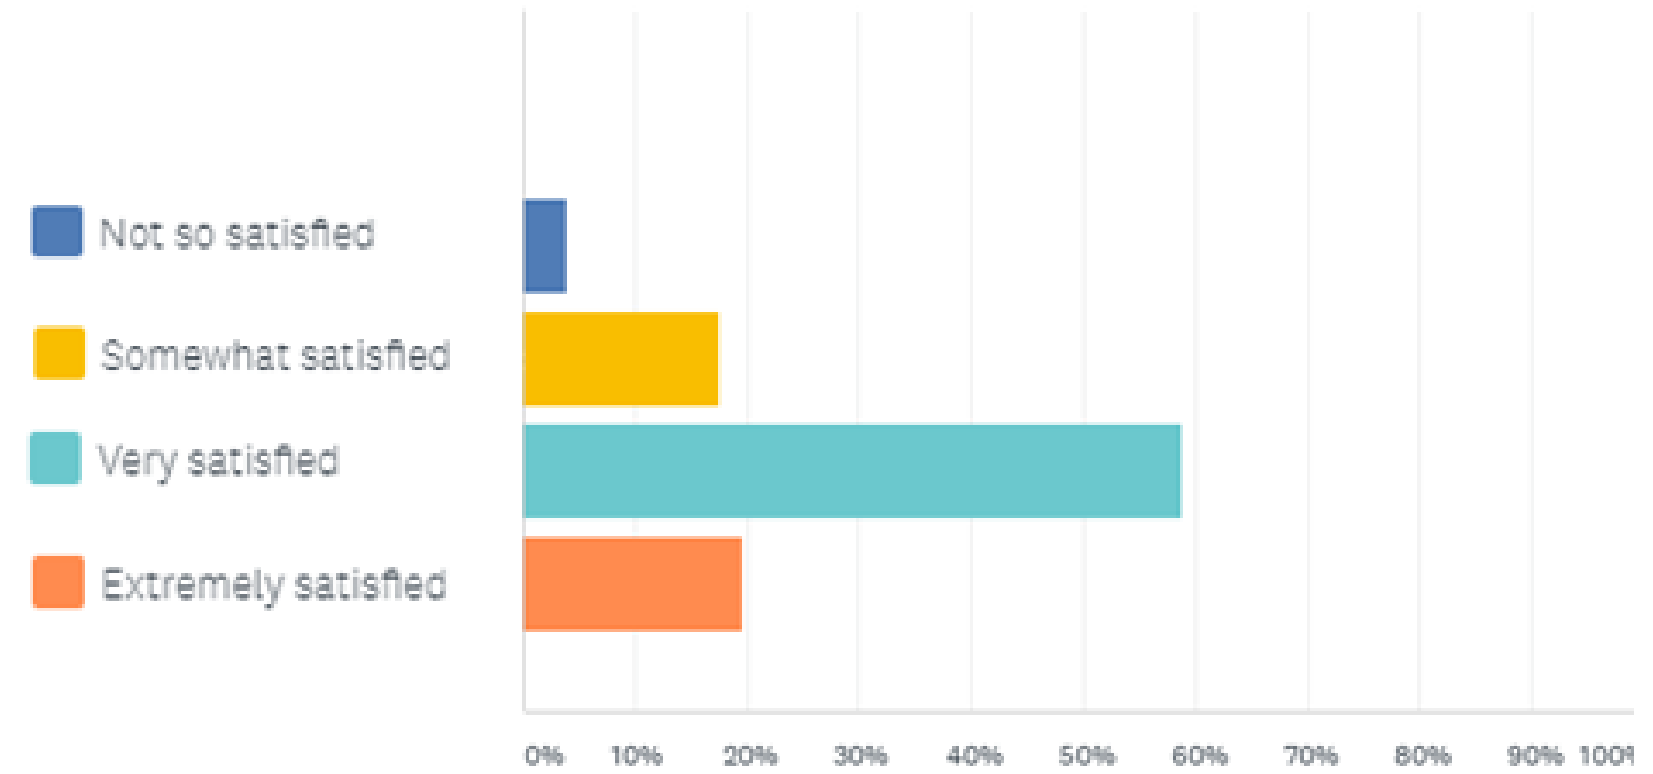

### IMPLEMENTATION SUPPORT?

82%

USERS SATISFIED

NOT AT ALL SATISFIED	NOT SO SATISFIED	SOMEWHAT SATISFIED	VERY SATISFIED	EXTREMELY SATISFIED	N/A (IMPLEMENTED BY INTERNAL STAFF)	TOTAL
0.00%	5.88%	17.65%	29.41%	35.29%	11.76%	51
0	3	9	15	18	6	

### ONGOING SUPPORT?

96%

SATISFIED USERS

NOT AT ALL SATISFIED	NOT SO SATISFIED	SOMEWHAT SATISFIED	VERY SATISFIED	EXTREMELY SATISFIED	TOTAL	WEIGHTED AVERAGE
0.00%	3.92%	17.65%	58.82%	19.61%	51	3.94
0	2	9	30	10		