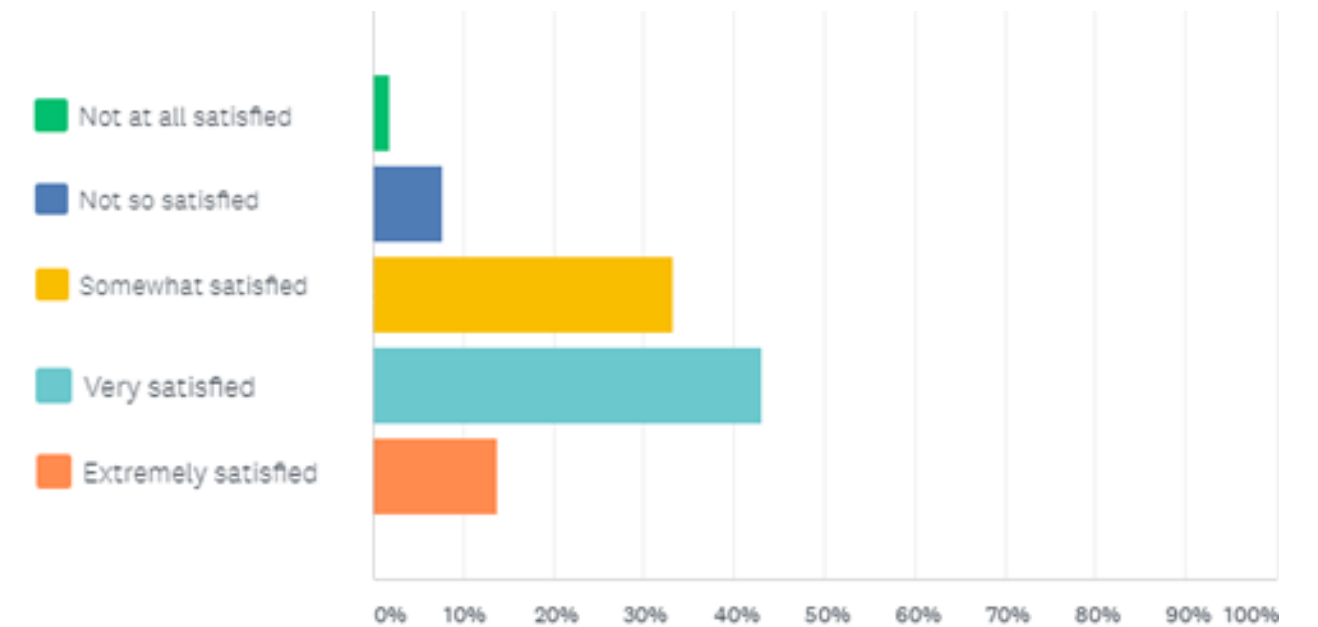

### EASE OF USE?

90%

USERS SATISFIED

NOT AT ALL SATISFIED	NOT SO SATISFIED	SOMEWHAT SATISFIED	VERY SATISFIED	EXTREMELY SATISFIED	TOTAL	WEIGHTED AVERAGE
1.96%	7.84%	33.33%	43.14%	13.73%	51	3.59
1	4	17	22	7		

### FUNCTIONALITY?

96%

SATISFIED USERS

NOT AT ALL SATISFIED	NOT SO SATISFIED	SOMEWHAT SATISFIED	VERY SATISFIED	EXTREMELY SATISFIED	TOTAL	WEIGHTED AVERAGE
1.96%	1.96%	47.06%	39.22%	9.80%	51	3.53
1	1	24	20	5		