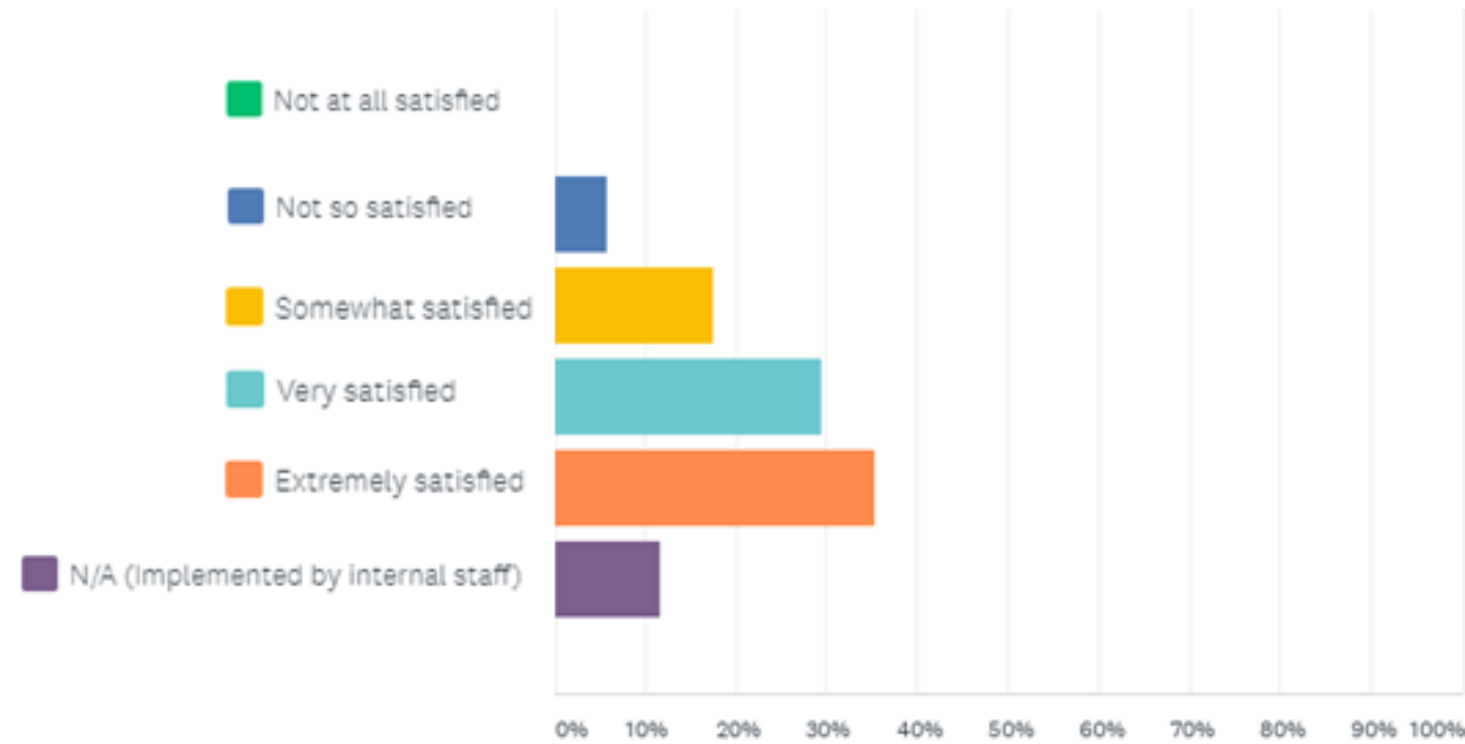

HOW SATISFIED ARE YOU WITH INFOTECH'S..

IMPLEMENTATION SUPPORT?

82%

USERS SATISFIED

NOT AT ALL SATISFIED	NOT SO SATISFIED	SOMEWHAT SATISFIED	VERY SATISFIED	EXTREMELY SATISFIED	N/A (IMPLEMENTED BY INTERNAL STAFF)	TOTAL
0.00%	5.88%	17.65%	29.41%	35.29%	11.76%	51
0	3	9	15	18	6