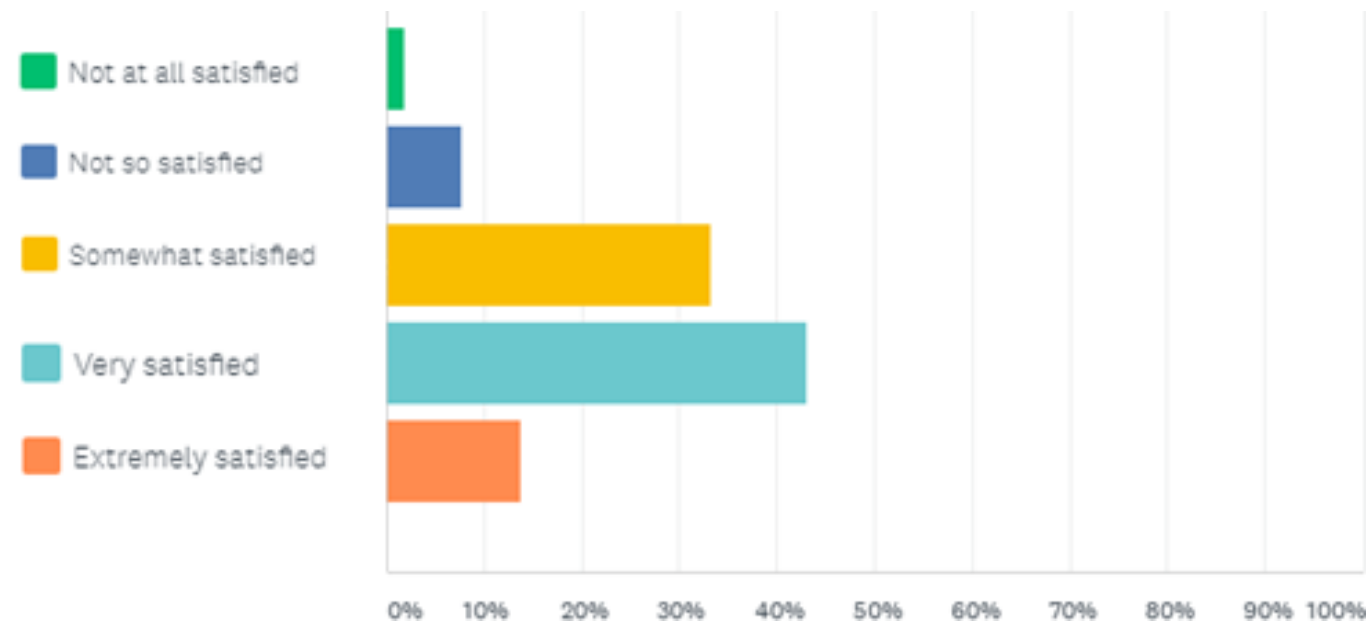

## GOAL:

Create a feedback loop to evaluate the software, services, and overall direction of the product suite

Distributed to EUDs every fall

### EASE OF USE?

90%

USERS SATISFIED

NOT AT ALL SATISFIED	NOT SO SATISFIED	SOMEWHAT SATISFIED	VERY SATISFIED	EXTREMELY SATISFIED	TOTAL	WEIGHTED AVERAGE
1.96%	7.84%	33.33%	43.14%	13.73%	51	3.59
1	4	17	22	7		