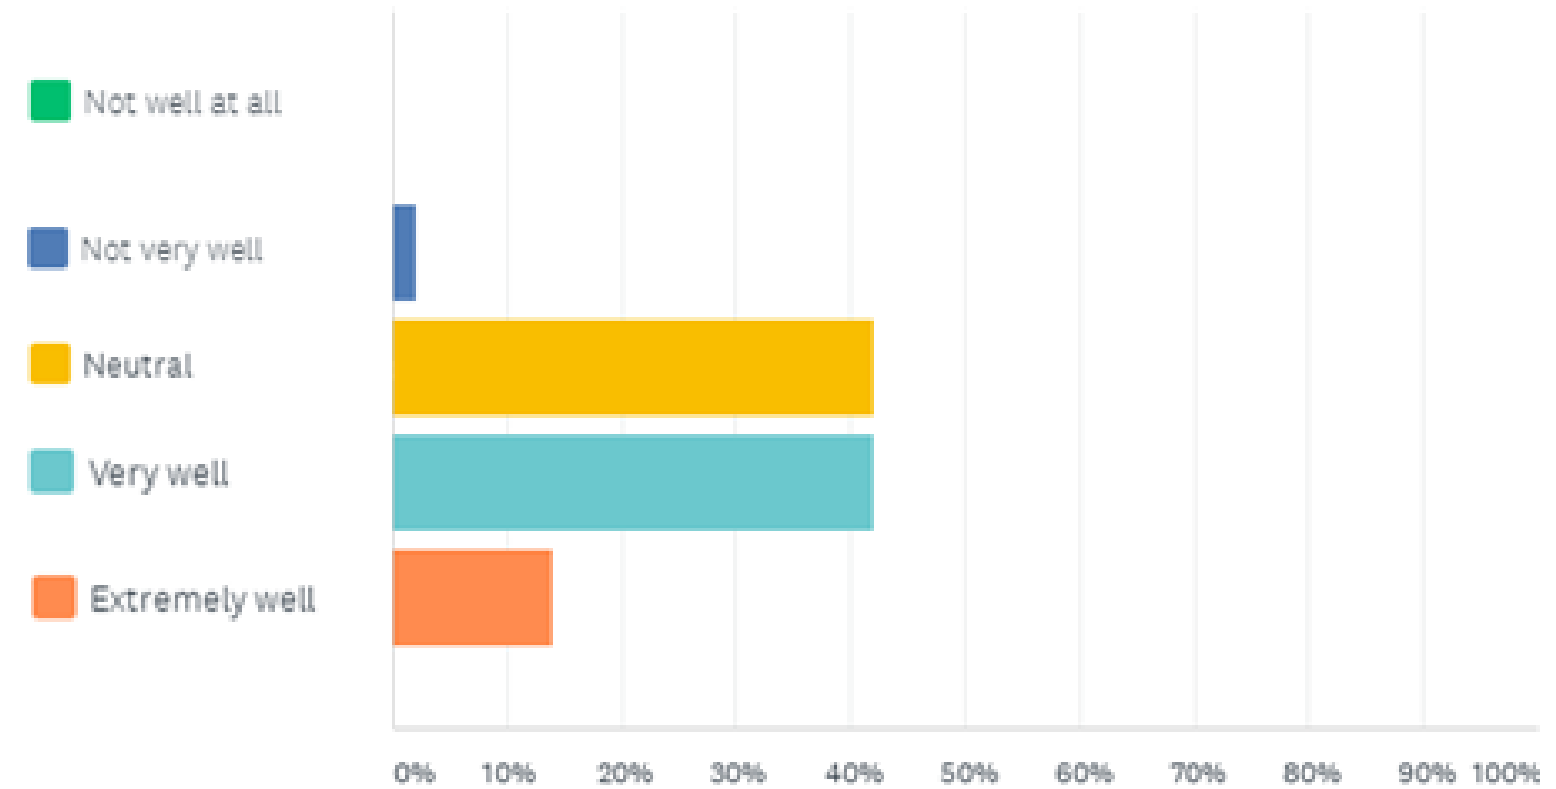

### IMPLEMENTATION SUPPORT?

82%

USERS SATISFIED

NOT AT ALL SATISFIED	NOT SO SATISFIED	SOMEWHAT SATISFIED	VERY SATISFIED	EXTREMELY SATISFIED	N/A (IMPLEMENTED BY INTERNAL STAFF)	TOTAL
0.00%	5.88%	17.65%	29.41%	35.29%	11.76%	51
0	3	9	15	18	6	

### ONGOING SUPPORT?

96%

SATISFIED USERS

NOT AT ALL SATISFIED	NOT SO SATISFIED	SOMEWHAT SATISFIED	VERY SATISFIED	EXTREMELY SATISFIED	TOTAL	WEIGHTED AVERAGE
0.00%	3.92%	17.65%	58.82%	19.61%	51	3.94
0	2	9	30	10		

# HOW WELL DOES THE AASHTOWARE PROJECT TASK FORCE (PTF) ALIGN THE SOFTWARE TO MEET YOUR NEEDS?

56%

USERS THINKS PTF ALIGNS WITH THEIR NEEDS

NOT WELL AT ALL	NOT VERY WELL	NEUTRAL	VERY WELL	EXTREMELY WELL	TOTAL	WEIGHTED AVERAGE
0.00%	2.00%	42.00%	42.00%	14.00%	50	3.68
0	1	21	21	7		